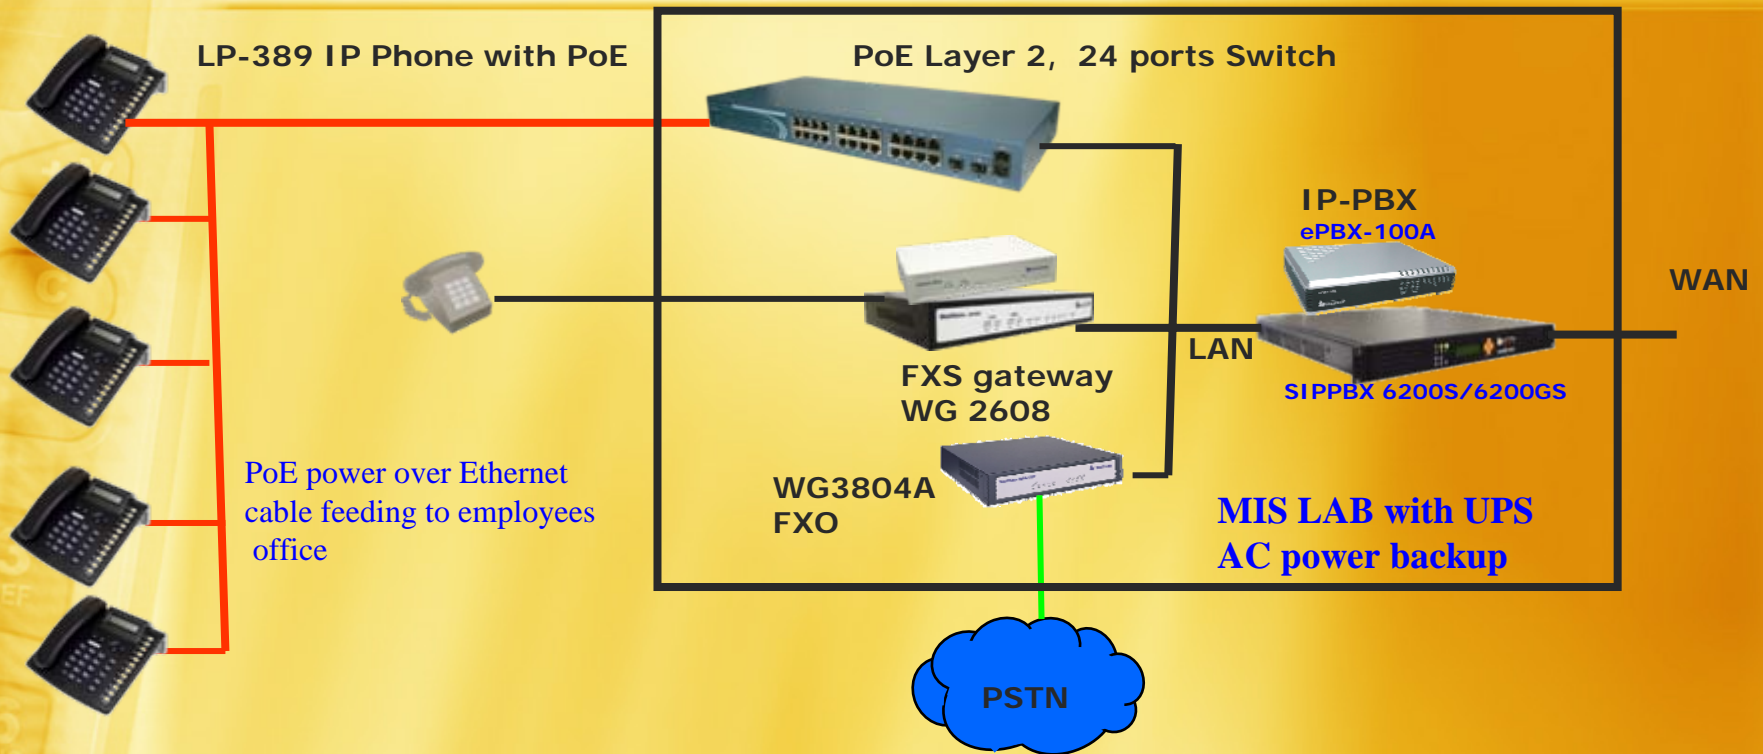

PoE Switch with IP Phone IP-PBX application

- PoE Save Your Power Infrastructure Cost
- Keep telephone working when City power is failure
- MIS Room support UPS for power backup
- QoS with Four Priority Queues