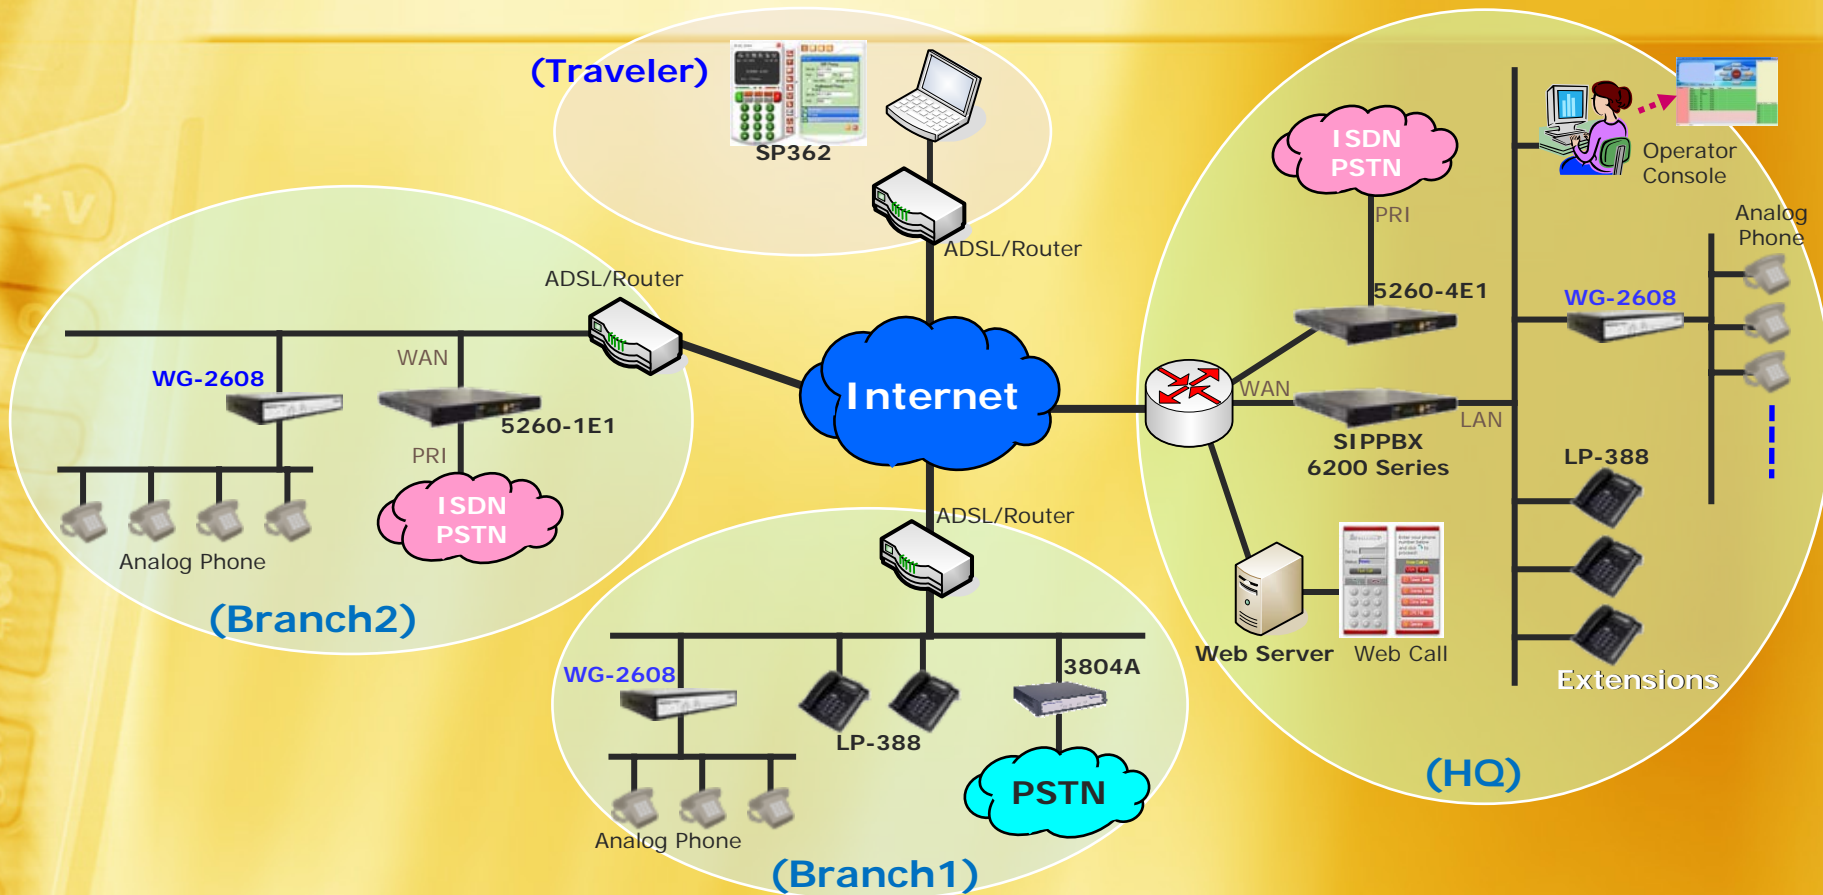

Multi-office IP-PBX APP

[For middle Enterprise with multi-branch]

- Enterprise with multi-branch super suit to use SIP PBX 6200 series bundle with **WG-2608, 8-ports VoIP FXS gateway, high capability deployment and management.**
- **Support up-to 12 multi-office(1HQ+11Branch) with different language greeting, time zone, and auto-attendant flow**
- **Group based telephone broadcasting**
- **Using your existed analog phone with WG-2608**