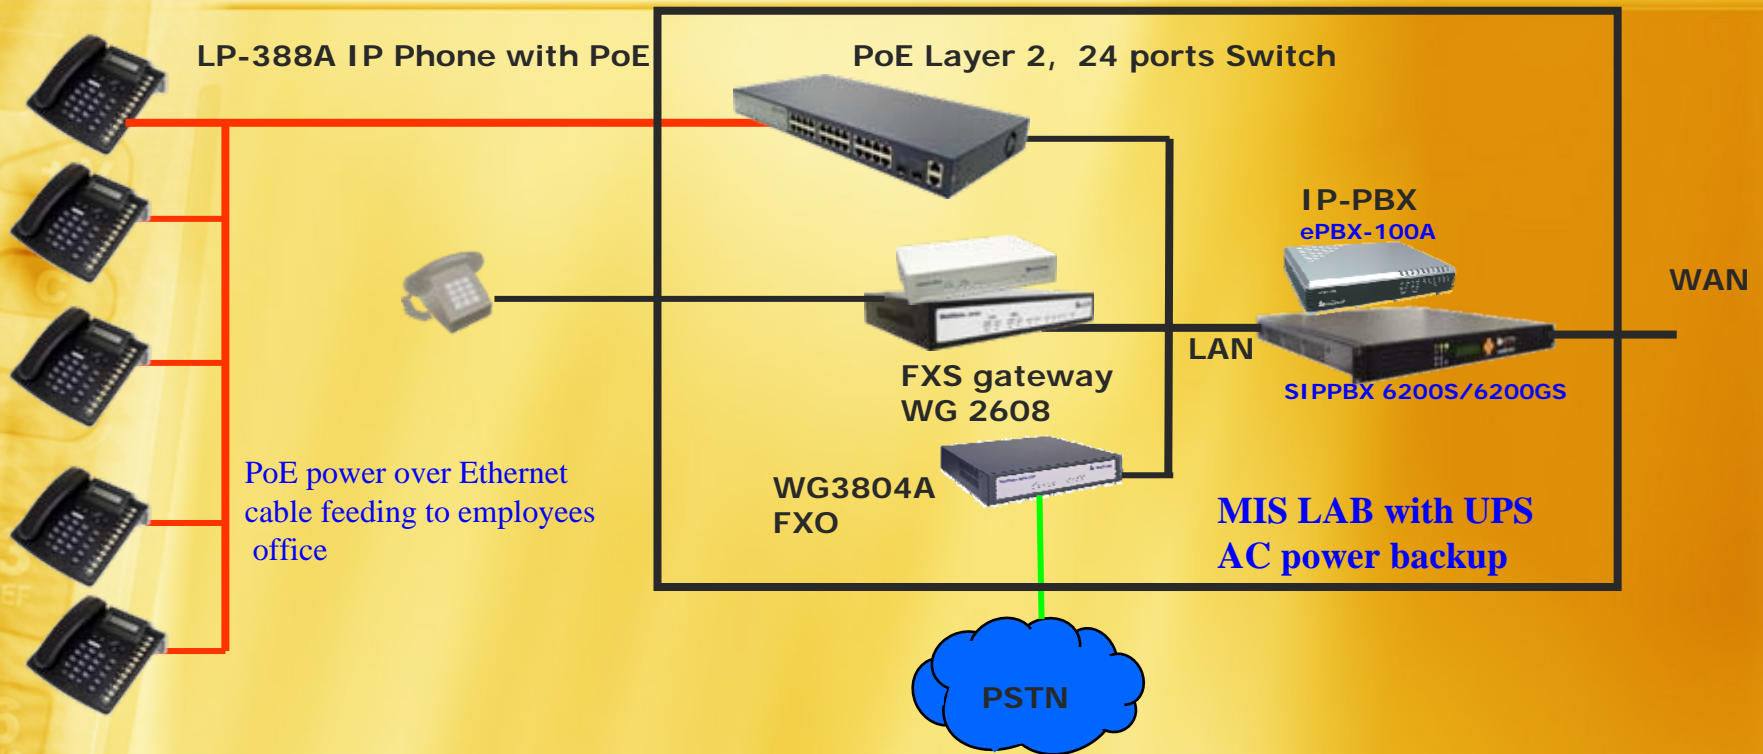

PoE Switch with IP Phone IP-PBX application

- PoE Save Your Power Infrastructure Cost
- Keep telephone working when City power is failure
- MIS Room support UPS for power backup
- QoS with Four Priority Queues