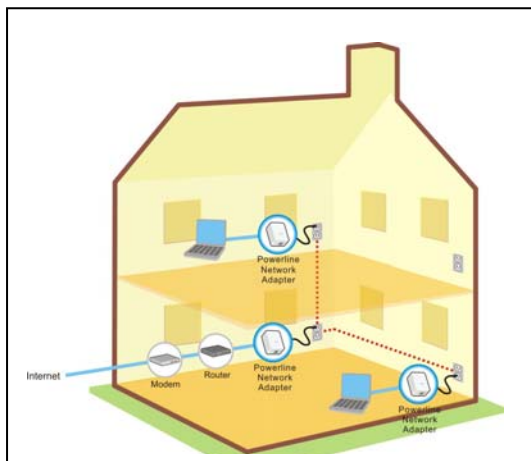

WPLC200

Powerline Network Adaptor

Front View

Utilize Electrical Power Line as Network

WPLC200 is an Power Line Communication (PLC) adaptor which provides one 10/100BaseT RJ-45 Ethernet port. It transforms Ethernet signal over Home/Office electrical Power Line to other end and provide Ethernet connection. Since electrical Power outlets are almost available anywhere inside building, it is certainly a big switch network built by PLC technology. It is convenience to connect and share between computers, printers, VoIP, Video and Surveillance. No matter what entertainments such as Video, Music, Gaming, VoIP Calls, Surveillance and Internet connection are available wherever you want it.

Plug & Play

Plug one WPLC200 to the nearest electrical power outlet with RJ-45 cable connect to ADSL Modem or Cable Modem or any xDSL device to link Internet. This WPLC200 works as one Uplink RJ-45 port of Ethernet Switch but built by Electrical Powerline. And Plug another WPLC200 device to Electrical Outlet anywhere inside building you want to share internet. It is ready to use Internet and local Network freely with speed up to 85 Mbps.

Grow Up Network at Any Time and Anywhere Instantly

Once you want to access Internet anywhere, just plug another WPLC200 to electrical outlet. It is ready for you to enjoy 85Mbps high speed Network access. No More cable and no more setup and it is ready to use.

Home Powerline Network

Enjoy Powerline Network Communication anywhere at home, just plug WPLC200 to Electrical Power Outlet.

Extend Network coverage via existing Powerline Electrical outlet. Connect to Internet Immediately.