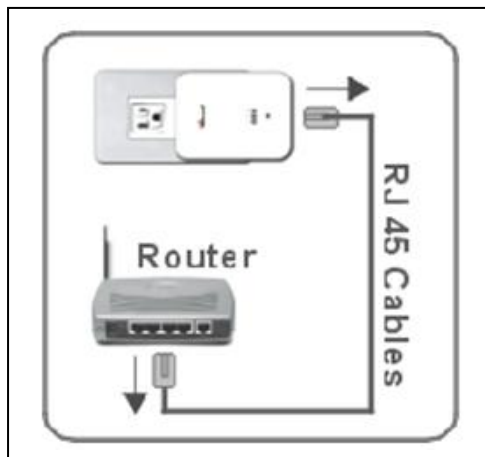

WPLC200

Powerline Network Adaptor

Front View

Utilize Electrical Power Line as Network

WPLC200 is an Power Line Communication (PLC) adaptor which provides one 10/100BaseT RJ-45 Ethernet port. It transforms Ethernet signal over Home/Office electrical Power Line to other end and provide Ethernet connection. Since electrical Power outlets are almost available anywhere inside building, it is certainly a big switch network built by PLC technology. It is convenience to connect and share between computers, printers, VoIP, Video and Surveillance. No matter what entertainments such as Video, Music, Gaming, VoIP Calls, Surveillance and Internet connection are available wherever you want it.

Home Powerline Network

Enjoy Powerline Network Communication anywhere at home, just plug WPLC200 to Electrical Power Outlet.

Extend Network coverage via existing Powerline Electrical outlet. Connect to Internet Immediately.

WPLC200

Powerline Communication One Port Network Adaptor

Plug to Electrical Power Outlet

Plug to Electrical outlet directly without additional power Cord.

A variety of Electrical Outlet Plug.

VoIP, IP Camera and Internet access Application

SPECIFICATION

Electrical Interface :

LED Status : Power(Red), Powerline (Blue), Network (Green)
Power Input : 90 Vac to 240 Vac, 50/60Hz.
Power Consumption : 1.6 Watts

Data Transmission :

Encryption Protection : 56-bit DES
Powerline : HomePlug Turbo 85Mbps
Powerline Coverage : 200 Meters over Home/Office Power Network
*Note: Use power strip/bar may attenuate powerline signal to reduce speed.
Network : RJ-45, 10/100BaseT, HTTP, TCP/IP, UDP, DHCP