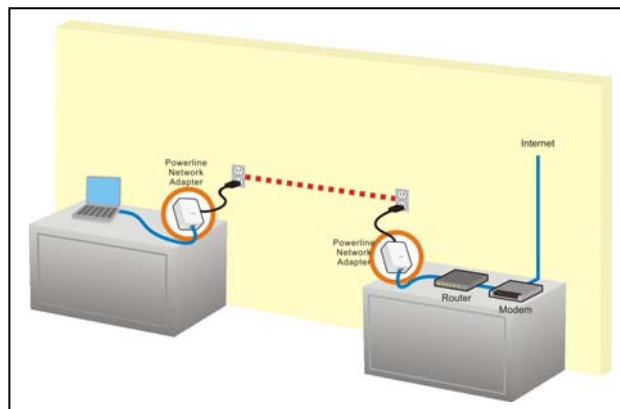

WPLC200

Powerline Network Adaptor

Front View

Utilize Electrical Power Line as Network

WPLC200 is an Power Line Communication (PLC) adaptor which provides one 10/100BaseT RJ-45 Ethernet port. It transforms Ethernet signal over Home/Office electrical Power Line to other end and provide Ethernet connection. Since electrical Power outlets are almost available anywhere inside building, it is certainly a big switch network built by PLC technology. It is convenience to connect and share between computers, printers, VoIP, Video and Surveillance. No matter what entertainments such as Video, Music, Gaming, VoIP Calls, Surveillance and Internet connection are available wherever you want it.

Plug & Play

Plug one WPLC200 to the nearest electrical power outlet with RJ-45 cable connect to ADSL Modem or Cable Modem or any xDSL device to link Internet. This WPLC200 works as one Uplink RJ-45 port of Ethernet Switch but built by Electrical Powerline. And Plug another WPLC200 device to Electrical Outlet anywhere inside building you want to share internet. It is ready to use Internet and local Network freely with speed up to 85 Mbps.

Grow Up Network at Any Time and Anywhere Instantly

Once you want to access Internet anywhere, just plug another WPLC200 to electrical outlet. It is ready for you to enjoy 85Mbps high speed Network access. No More cable and no more setup and it is ready to use.

Home Powerline Network

Enjoy Powerline Network Communication anywhere at home, just plug WPLC200 to Electrical Power Outlet.

Extend Network coverage via existing Powerline Electrical outlet. Connect to Internet Immediately.